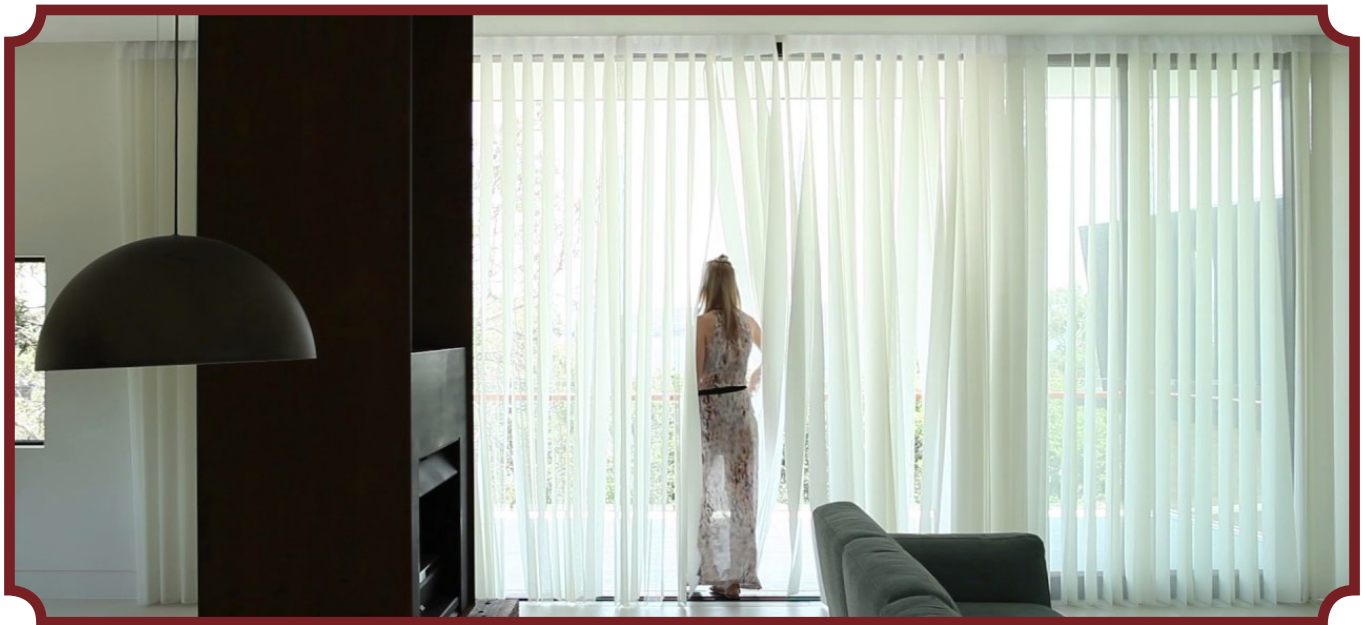

Veri Shades

Veri Shades are a new window furnishings range that combines the sophistication, softness and style of curtains with the versatility of vertical drapes.

Special features of the Veri Shades include:

- Soft and silent with no cords, weights or connecting chains
- Able to be open or closed, opaque or translucent via wand operated controls
- Individual curved fabric folds allow for walking through the blind, even when closed
- Child and pet friendly with no cords to tangle
- High quality, easy care fabrics