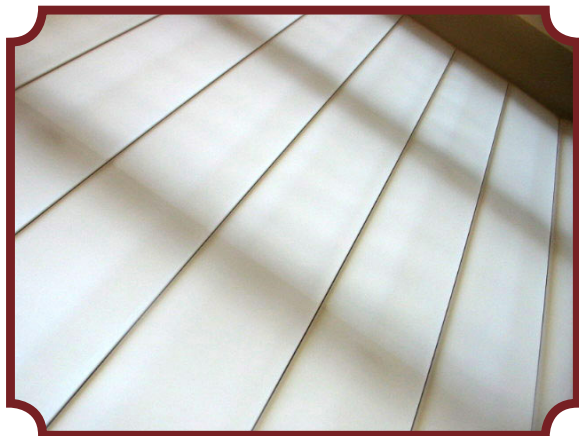

Roman Blinds

Roman Blinds gently concertina up and down your window. Modern Romans are made from a soft roller blind fabric and make a feature of the battens. They are most suited to windows, rather than sliding doors. Romans are a softer style of blind that bridges the gap between roller blinds and curtains.

Special features of our Roman Blinds include:

- Aluminium top tracks
- Velcro fabric removal for ease of cleaning
- Range of light filtering and privacy fabrics
- Chain or cord control
- Batten Spacing: First batten is always 290mm from the top, with all others 200mm, with the balance taken up by the last panel
- Pattern matching is not available