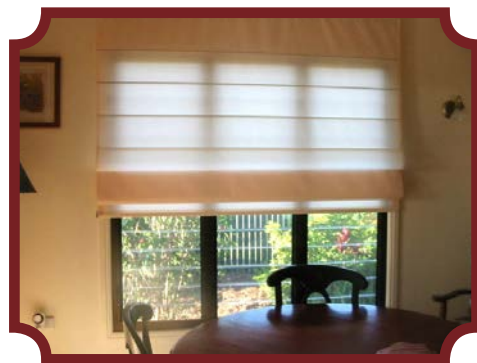

Roman Blinds

Roman Blinds gently concertina up and down your window. Modern Romans are made from a soft roller blind fabric and make a feature of the battens. They are most suited to windows, rather than sliding doors. Romans are a softer style of blind that bridges the gap between roller blinds and curtains.

Special features of our Roman Blinds include:

- Aluminium top tracks
- Velcro fabric removal for ease of cleaning
- Range of light filtering and privacy fabrics
- Chain or cord control
- Batten Spacing: First batten is always 290mm from the top, with all others 200mm, with the balance taken up by the last panel
- Pattern matching is not available