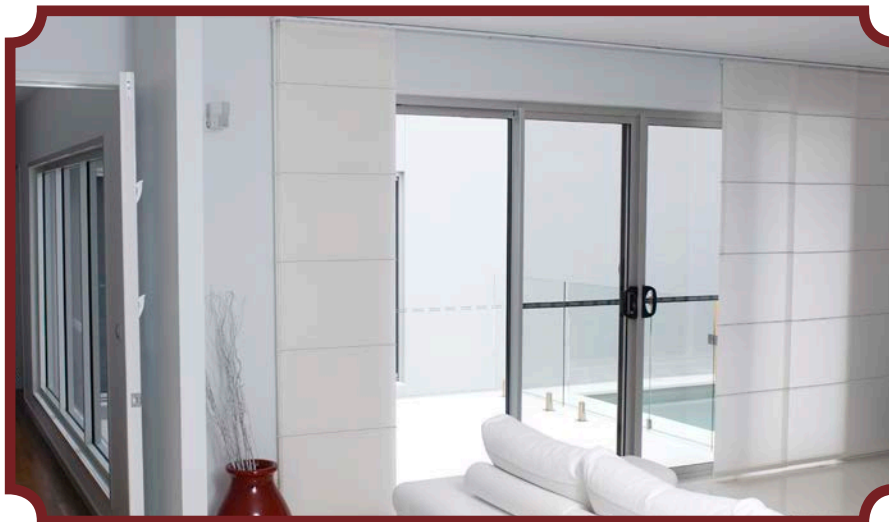

# Panel Glides

Panel Glides are an Asian inspired blind that is most suited to full drop windows and sliding doors. They feature large vertical panels of fabric that slide across the window or door. Often, Panel Glide Blinds are used on sliding doors in rooms where roman blinds feature on the windows.

Special features of our Panel Glide Blinds include:

- Wand Control
- Can stack to the left, right, each side or to the centre
- Choice of aluminium, timber battens or no battens
- Can match to our Roman Blinds
- Panel size and number can be tailored to suit
- Some cupping of the fabric may occur if battens are not used. This is a characteristic, not a fault
- Range of sunscreen and privacy fabrics