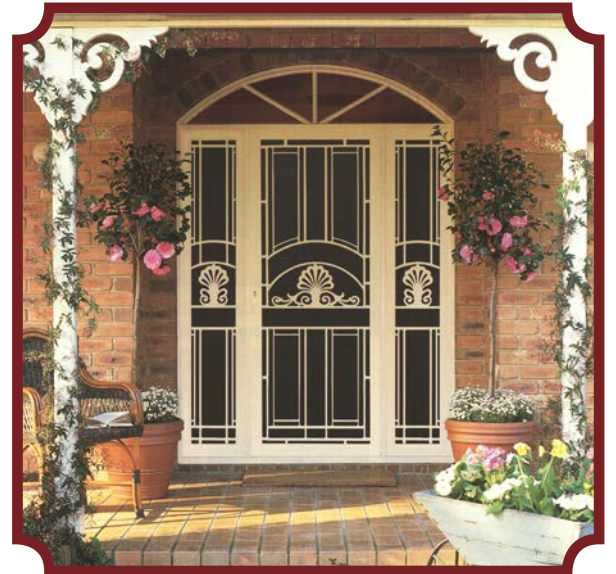

Special Features of Colonial Cast Panels:

- Plain coloured glass or decorative inserts available
- Art Deco designs for ultimate impact
- All panels manufactured here in Australia
- Assembled here in Bundaberg at our own factory
- Side panels available in some designs
- Single and double hinged doors and sliding doors in some designs