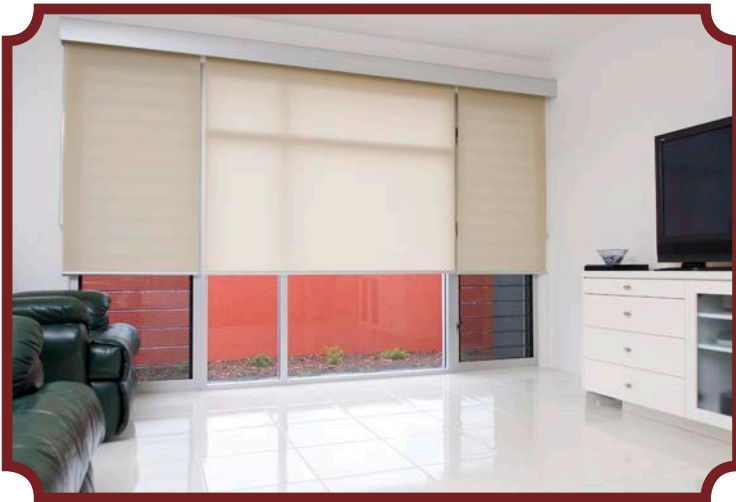

# Roller Blinds

Roller Blinds are suited to most windows. A block-out roller blind will darken a room as light can only filter around the blind, and not through, the fabric. Sunscreen blinds are specifically designed to reduce glare, but allow full view of the outside.

Special features of our Roller Blinds include:

- Chain Control or Spring Operation
- Selection of bottom finishes
- A range of blockout, translucent and sunscreen fabrics
- Optional motorisation
- Easy removal of blind for cleaning
- Ability to link multiple blinds together in order to minimize gaps, cover larger areas, and reduce number of controls
- A cassette, or pelmet, is available in a range of colours