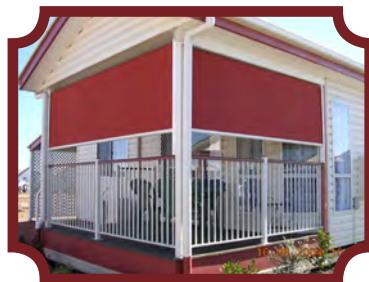

Fabric Awnings

Cloth Only

Fixed Guide

Fixed No Frame

Rope & Pulley

Auto

Pivot Arm & Spring

Italia

Folding Arm

Wire Guide

Crank Handle
Clip Down

Channel

Ziptrak

Zipscreen

Fabric awnings are external fabric window coverings. They can also be fitted to patios for soft sun protection. They are used to control light, radiant heat, weather, and privacy.

Special features of our Fabric Awnings include:

- Wide range of styles and operation eg: folding arm, winder, channel, automatic, and track guided systems
- Motorised controls and weather sensors available on some styles
- Fabric including traditional canvas, woven acrylics, sunscreen mesh, and cafe PVC
- Most styles are retractable or roll up